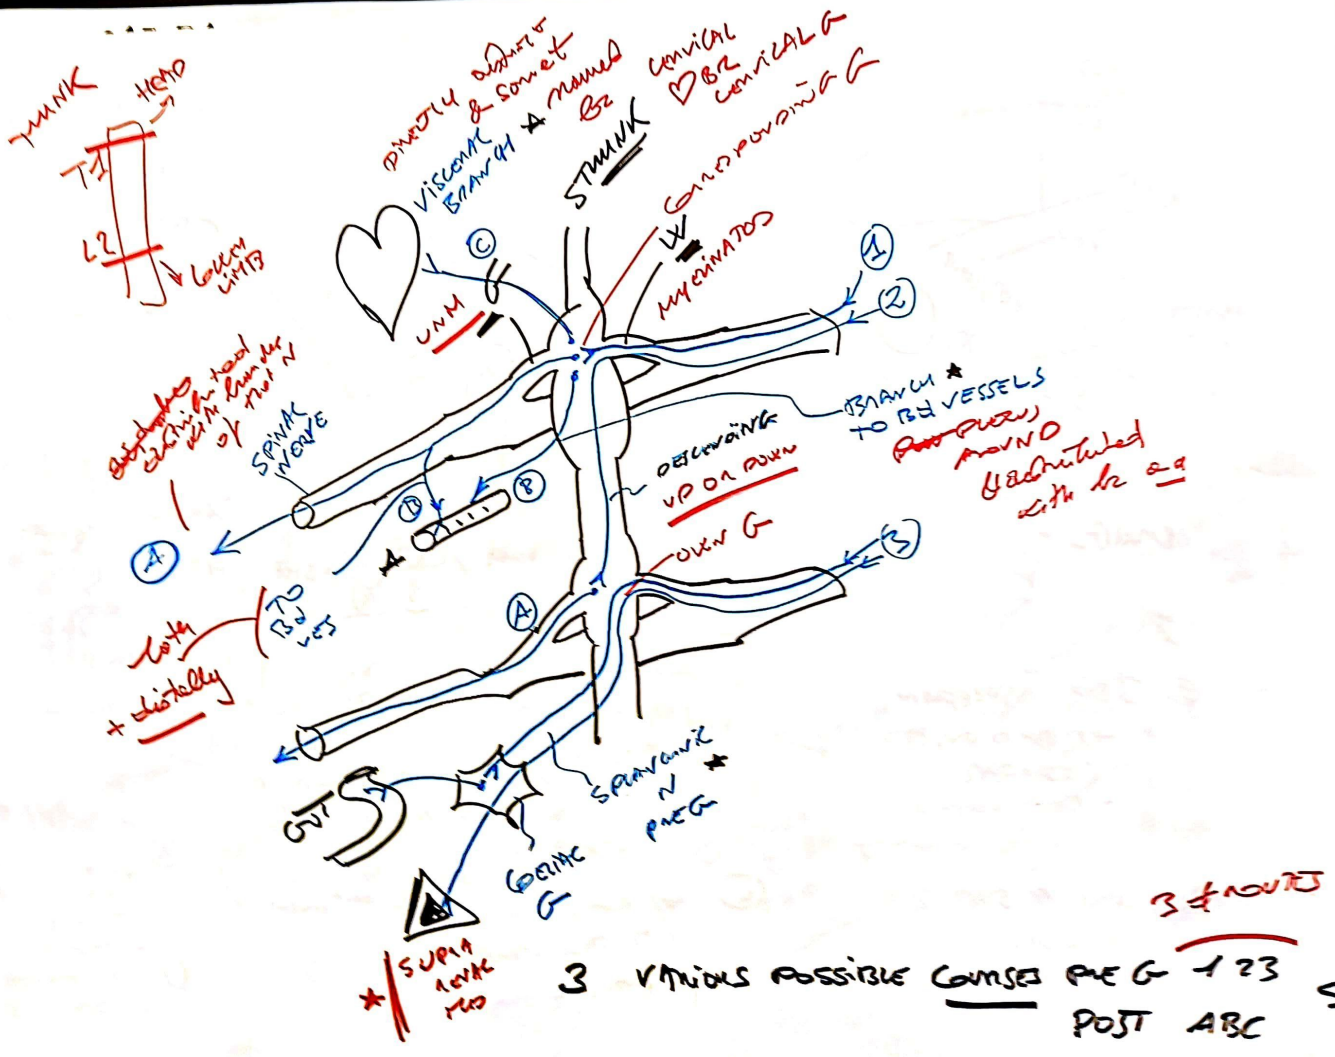

HANDS
 ↓ S HAND
 SLIPPERY MATERIAL
 DRIPPING LIPS
 GUTTER
 PVP HYDRO
 THAT SIDE

1 ≠ LENGTH PRE & POST G F

Down MAC
 PPG
 "Pulsation"
 Hemis
 NEW

2

PARTS SYMPATHETICA